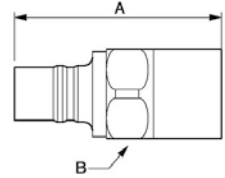

PREOL FLUID ADAPTORS

Female thread adaptor with valve

ID passage
9 mm

Min. / Max temperature
15 / 200 °C

Part number	Female thread	Dim. A (mm)	Dim. B (mm)
PREOL 097101	G1/4	48	19